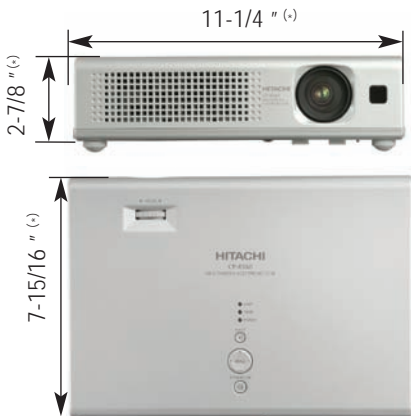

CP-RX61 Dimensions

(*) Excluding Lens and Leg