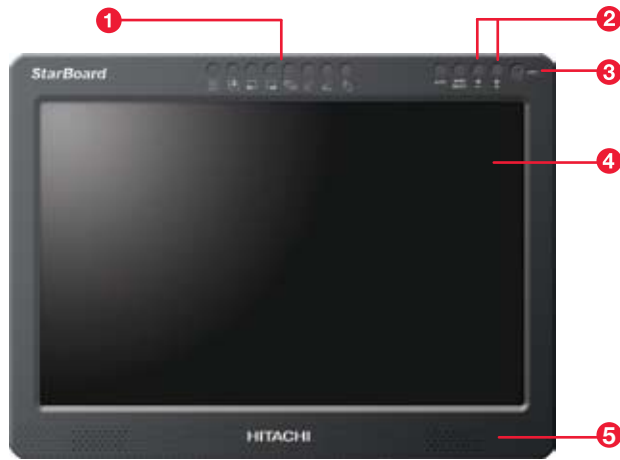

“With StarBoard systems in their hands, the faculty is more excited than ever to teach... the future certainly looks promising.”

– Mike Poplin, Director at Phoenix College.

Features

1. 1 Function buttons
2. 2 Page up/page down
3. 3 Power button
4. 4 LCD/Active area
5. 5 Speakers

Dimensions

MODEL	ACTIVE AREA
T-19WX	19 in (diagonal)