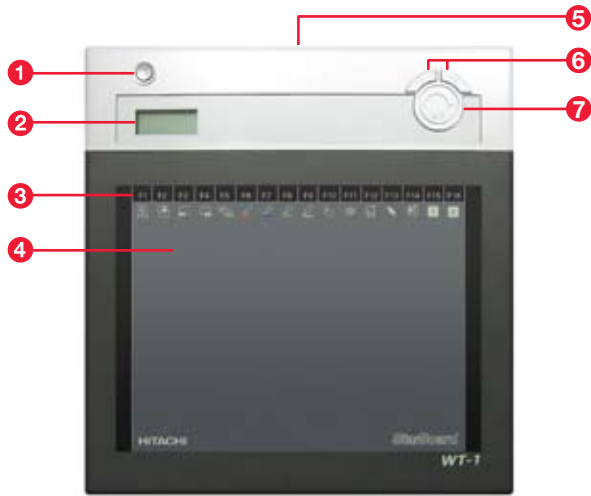

Designed for Teaching

Skip the frustration of setting up a wireless connection. The WT-1's RF technology takes the guess work out of pairing devices and allows more time for teaching. Customize your experience with 16 programmable function buttons to make the technology fit your curriculum and teaching style.

“I love the fact that I can stand in the back of the classroom,
cover a lesson, and watch all my students. ”

– Steve Vermilye, CA High School Math Teacher

Features

- 1 Power button
- 2 LCD indicator
- 3 Function key area
- 4 Tablet active area
- 5 Pen holder/Wireless receiver
- 6 Page up/page down buttons
- 7 Volume control

Dimensions

MODEL	ACTIVE AREA
WT-1	10.5 in (diagonal)

Key Benefits

- Up to 16 hours of wireless operation
- Recharge battery via USB or AC adaptor
- Wireless pen, 2 customizable buttons
- Supports multiple pairing up to 7 devices
- 16 Programmable function keys
- Built-in LCD indicator panel
- Import Microsoft Office files
- Hand writing recognition
- Variety of digital inks
- Export notes to various file formats
- Educator resources and content
- Search engine integration

Tech Specs

Description: Interactive wireless tablet. Resolution: 2000 lpi. Customizable buttons: 16 (top of active area). Pairing: multiple pairing (1-7). Battery type: Li-ion rechargeable battery. Battery life: 2 years. Battery using time: 16 hours (continuous use). Power supply: computer USB / AC adaptor. 2.4 RF adaptor: slim type (stores in tablet). Operating system: Microsoft Windows 2000/XP/VISTA, Mac OS X 10.4 above. Active area size: 8" x 6". External dimensions: 10.9" x 11.1" x 0.8". Weight (w/battery): 1.3 lbs. For detailed specifications visit starboard.hitachi-soft.com.